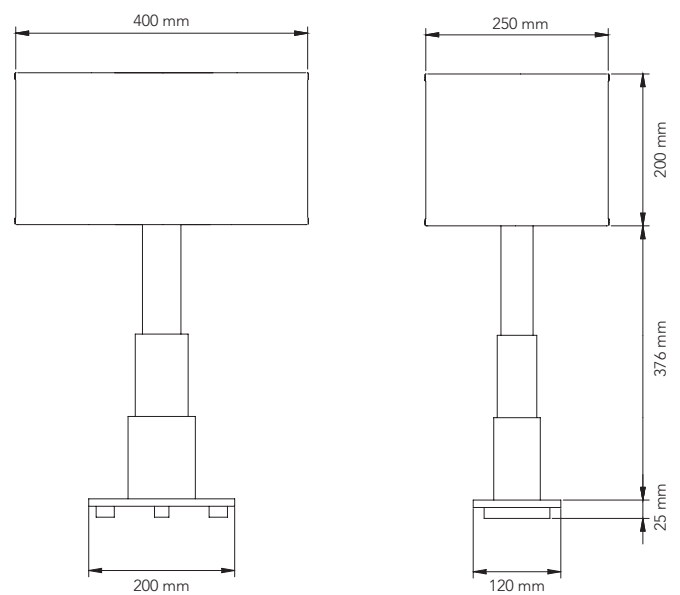

MATERIALS

- STAINLESS STEEL BODY
- TEXTILE LAMPSHADE
- UPPER DIAPHRAGM IN MONOSATIN FINISH

APPLICATIONS

- DECORATIVE LIGHTING
- TABLE LIGHT

TECHNICAL DATA

- CCT: 2700K / 3000K
- CRI: ≥ 80
- WATT: 9W
- POWER SUPPLY: 220-240 VAC

DRAWINGS

PRODUCT CODE ON REQUEST