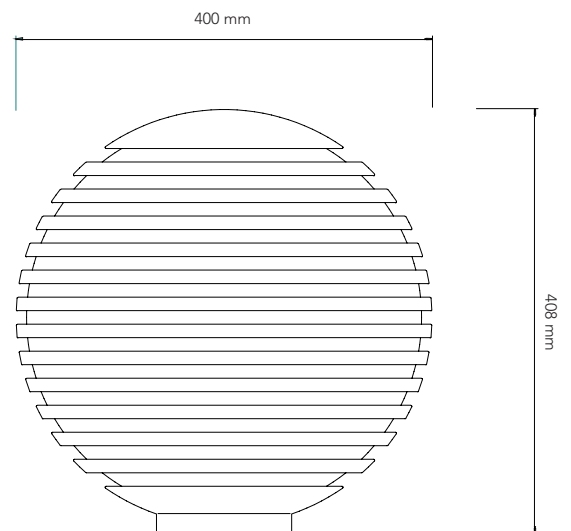

**MATERIALS**

STAINLESS STEEL BODY  
ALABASTER DIFFUSER

**APPLICATIONS**

DECORATIVE LIGHTING  
TABLE LIGHT

**TECHNICAL DATA**

CCT: 2700K / 3000K  
CRI: ≥ 80  
WATT: 7W  
POWER SUPPLY: 220-240 VAC

**DRAWINGS**