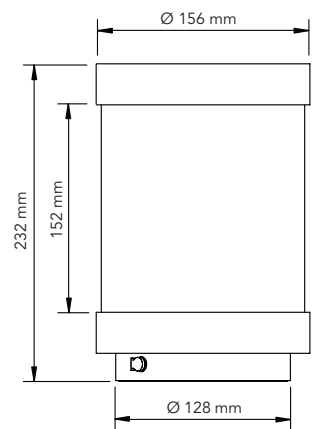

APPLICATIONS

DECORATIVE LIGHTING
TABLE LIGHT

TECHNICAL DATA

CCT: 3000K
CRI: 80
POWER: 6W
POWER RECHARGE: 100-240 VAC 50/60 HZ (INCLUDED)
AUTONOMY: AROUND 8-10 HOURS

OTTO 1S NET WEIGHT: 4.6 Kg
OTTO 1M NET WEIGHT: 5.3 Kg
FIXING PLATE: 0.35 kg

DRAWINGS

OTTO 1 S

OTTO 1 M

OTTO 1 S

CODE	CODE (WITH FIXING PLATE)
45OTTOS101D3SS	45OTTOS104D3SS

OTTO 1 M

CODE	CODE (WITH FIXING PLATE)
45OTTOS102D3SS	45OTTOS105D3SS