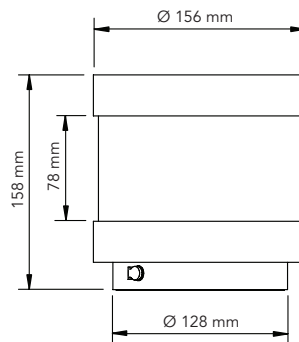

APPLICATIONS

DECORATIVE LIGHTING
TABLE LIGHT

TECHNICAL DATA

CCT: 3000K
CRI: 80
POWER: 6W
POWER RECHARGE: 100-240 VAC 50/60 HZ (INCLUDED)
AUTONOMY: AROUND 8-10 HOURS

OTTO 1S NET WEIGHT: 4.6 Kg
OTTO 1M NET WEIGHT: 5.3 Kg
FIXING PLATE: 0.35 kg

DRAWINGS

OTTO 1 S

OTTO 1 M

OTTO 1 S

CODE	CODE (WITH FIXING PLATE)
45OTTOS101D3SS	45OTTOS104D3SS

OTTO 1 M

CODE	CODE (WITH FIXING PLATE)
45OTTOS102D3SS	45OTTOS105D3SS