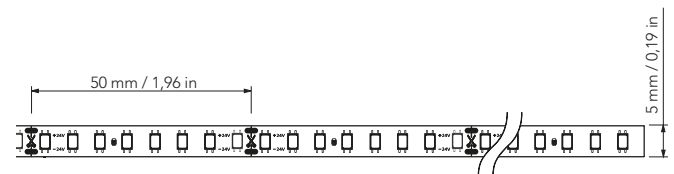

for Interiors

PIXEL 160 5mm WHITE

FLEXIBLE MID-POWER LED STRIP, WITH A REDUCED WIDTH, WITH WHITE REFLECTIVE SURFACE AND 3M HIGH QUALITY ADHESIVE ON THE BACK. THE LED STRIP CAN BE USED IN ANY INDOOR ENVIRONMENT TO HIGHLIGHT SMALL DETAILS OR INTEGRATED INTO FURNITURES TO ADD VALUES TO ANY SPACE. IT IS ADVISIBLE TO INSTALL THIS STRIP LED INTO AN ALUMINIUM PROFILE AS HEATSINK. PERFECT TO USE WITH STE09 AND STE02 ALUMINIUM PROFILES.

TECHNICAL DATA

WATT/METER	11	VOLTAGE	24Vdc
LED/METER	160	SMD LED	3835
LUMEN/METER @3000K	1250	IP	20
CCT	2700K/3000K/4000K	CUT	50mm
CRI	>90	WIDTH	5mm
LIFETIME	>36.000H	LED SELECTION	ONE BIN
AMBIENT TEMP.	-25°C ~ +40°C	MIN. BEND DIAMETER	60mm

DIMENSIONS

CODES

LED STRIP 2700K (5m)	83PIXEL 160 5 10 2700
LED STRIP 3000K (5m)	83PIXEL 160 5 10 3000
LED STRIP 4000K (5m)	83PIXEL 160 5 10 4000

REEL PACKAGING

THE LED STRIP WILL BE DELIVERED IN A 5m REEL PACKAGING.