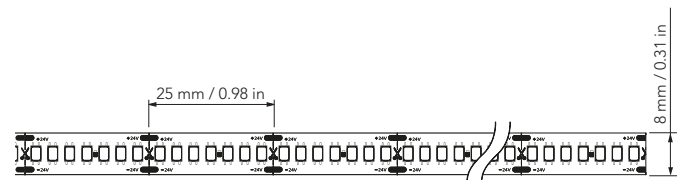

for Interiors

PIXEL 280 LP WHITE

WHITE FLEXIBLE LOW-POWER HIGH-DENSITY LED STRIP WITH REFLECTIVE SURFACE AND 3M HIGH QUALITY ADHESIVE ON THE BACK. THE LED STRIP CAN BE USED IN ANY INDOOR ENVIRONMENT TO HIGHLIGHT ARCHITECTURAL DETAILS OR INTEGRATED INTO FURNITURES TO ADD VALUES TO ANY SPACE. THIS LED STRIP DOES NOT NEED A HEATSINK.

TECHNICAL DATA

WATT/METER	4.3	VOLTAGE	24VDC
LED/METER	280	SMD LED	2216
LUMEN/METER @3000K	530	IP	20
CCT	2700K/3000K/4000K	CUT	25mm
CRI	>90	WIDTH	8mm
LIFETIME	>36.000H	LED SELECTION	ONE BIN
AMBIENT TEMP.	-25°C ~ +40°C	MIN. BEND DIAMETER	60mm

DIMENSIONS

CODES

LED STRIP 2700K (5m)	83PIXEL 280 8 5 2700
LED STRIP 3000K (5m)	83PIXEL 280 8 5 3000
LED STRIP 4000K (5m)	83PIXEL 280 8 5 4000

REEL PACKAGING

THE LED STRIP WILL BE DELIVERED IN A 5m REEL PACKAGING.