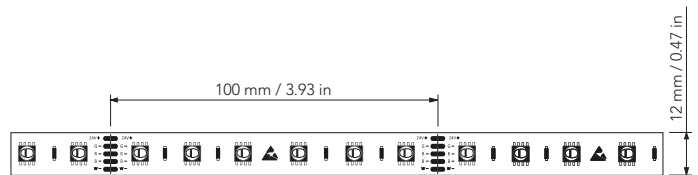

# PIXEL 60 RGBW

RGBW FLEXIBLE MID-POWER LED STRIP WITH WHITE REFLECTIVE SURFACE AND 3M HIGH QUALITY ADHESIVE ON THE BACK. THE LED STRIP CAN BE USED IN ANY INDOOR ENVIRONMENT TO HIGHLIGHT ARCHITECTURAL DETAILS OR INTEGRATED INTO FURNITURES TO ADD VALUES TO ANY SPACE WITH ANY COLOR OR WITH A PURE WHITE LIGHT. AN ALUMINUM PROFILE MUST BE USED TO ACT AS A HEATSINK. AN RGBW CONTROLLER IS NEEDED IN ORDER TO MANAGE THE COLORS/LIGHT VARIATIONS.

## TECHNICAL DATA

WATT/METER	16.8	VOLTAGE	24Vdc
LED/METER	60	SMD LED	5050
COLORS	● RED ● GREEN ● BLUE ● WHITE	IP	20
WHITE CCT	2700K, 3000K, 4000K	CUT	100mm
LUMEN/METER @3000K	344	WIDTH	12mm
LIFETIME	>36.000h	MIN. BEND DIAMETER	60mm
AMBIENT TEMP.	-25°C ~ +40°C		

## DIMENSIONS