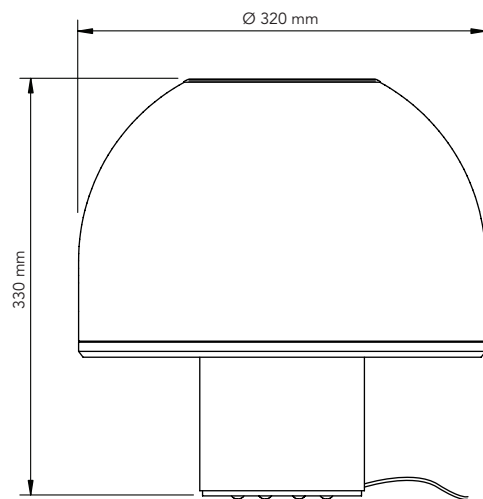

DRAWINGS

SIDE CABLE EXIT MODEL