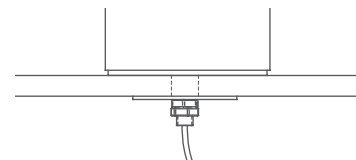

**APPLICATIONS**

TABLE LIGHT  
DRY AREAS

**TECHNICAL DATA**

CCT: 2700 K (CODE ENDS IN "2 LA")/ 3000 K (CODE ENDS IN "3 LA")  
POWER CONSUMPTION: 10 W  
POWER SUPPLY: AC/DC ADAPTER: IN 100-240 Vac OUT 24 Vdc (SUPPLIED)  
WEIGHT: 11,2 Kg

**DRAWINGS**

SIDE CABLE EXIT MODEL

FIXED MODEL

**CODE (SIDE CABLE EXIT)**

45 OTTO BETT 03 D2 LA  
45 OTTO BETT 03 D3 LA

**CODE (FIXED - BOTTOM CABLE EXIT)**

45 OTTO BETT 04 D2 LA  
45 OTTO BETT 04 D3 LA