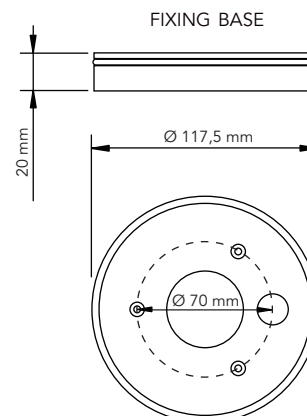

APPLICATIONS

DECORATIVE LIGHT
WET AREAS

TECHNICAL DATA

CCT: 2700 K (CODE ENDS IN "2 SS")/ 3000 K (CODE ENDS IN "3 SS")
POWER CONSUMPTION: 4,3 W
POWER SUPPLY: 10-30 VDC 0,5 A max
WEIGHT: 4,6 KG

DRAWINGS

CODE