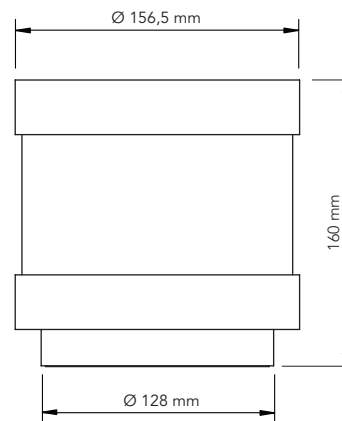

FIXED TABLE LAMP

for Interiors and Exteriors

OTTO POOL

CABLE POWERED
REMOTE CONTROL ON/OFF/DIMM
SUITABLE BOTH FOR YACHT AND VILLA

MATERIALS AND FINISHES

POLISHED AISI 316L STAINLESS STEEL BODY
BOROSILICATED SANDED GLASS

APPLICATIONS

DECORATIVE LIGHT
WET AREAS

TECHNICAL DATA

CCT: 2700 K (CODE ENDS IN "2 SS")/ 3000 K (CODE ENDS IN "3 SS")
POWER CONSUMPTION: 4,3 W
POWER SUPPLY: 10-30 VDC 0,5 A max
WEIGHT: 4,6 KG

DRAWINGS

CODE