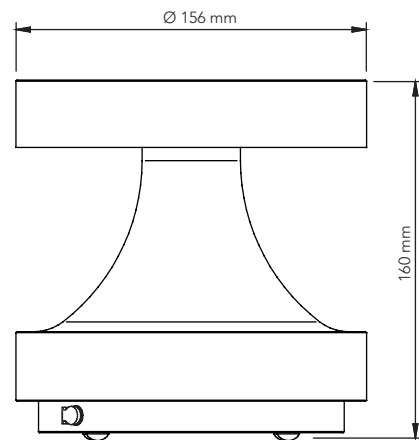

DRAWINGS

CODE

- 45 OTTOS ASOUN01 D2 BG
- 45 OTTOS ASOUN01 D3 BG