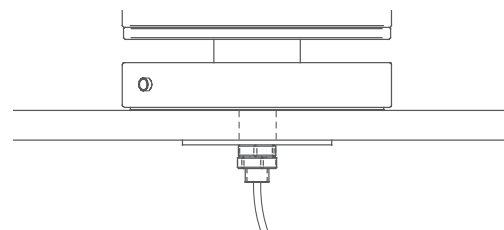

TECHNICAL DATA

CCT: 2700 K (CODE ENDS IN "2 AB")/ 3000 K (CODE ENDS IN "3 AB")
POWER CONSUMPTION: 8 W
POWER SUPPLY: AC/DC ADAPTER: IN 100-240 Vac OUT 24 Vdc (SUPPLIED)
WEIGHT: 5,0 kg

DRAWINGS

SIDE CABLE EXIT MODEL

FIXED MODEL

CODE (SIDE CABLE EXIT)

45 OTTO TUA 01 D2 AB
45 OTTO TUA 01 D3 AB

CODE (FIXED - BOTTOM CABLE EXIT)

45 OTTO TUA 02 D2 AB
45 OTTO TUA 02 D3 AB