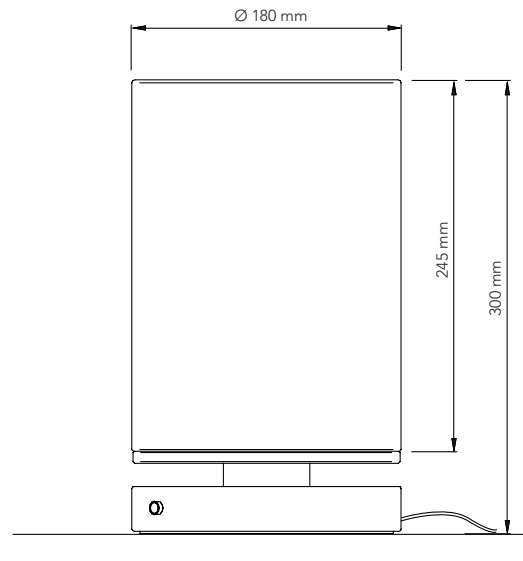

TECHNICAL DATA

CCT: 2700 K (CODE ENDS IN "2 AB")/ 3000 K (CODE ENDS IN "3 AB")
POWER CONSUMPTION: 8 W
POWER SUPPLY: AC/DC ADAPTER: IN 100-240 Vac OUT 24 Vdc (SUPPLIED)
WEIGHT: 5,0 kg

DRAWINGS

SIDE CABLE EXIT MODEL

FIXED MODEL

CODE (SIDE CABLE EXIT)

45 OTTO TUA 01 D2 AB
45 OTTO TUA 01 D3 AB

CODE (FIXED - BOTTOM CABLE EXIT)

45 OTTO TUA 02 D2 AB
45 OTTO TUA 02 D3 AB