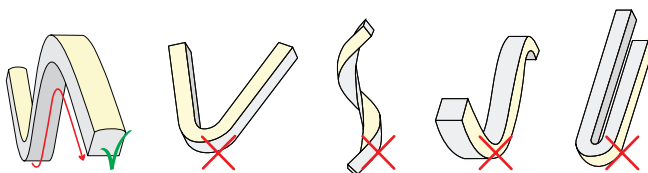

SNAKE TOP MINI RGB

IP68 FLEXIBLE STRIP LED LIGHT LINE FULLY ENCAPSULATED IN POLYURETHANE COMPOUND. RESISTANT TO WATER, UV RADIATION, ABRASION AND CHEMICALS. VERY BRIGHT AND HOMOGENEOUS ILLUMINATION OVER THE ENTIRE LIGHT EMITTING SURFACE ALSO IN CURVE FORM. CLEAR CURVED OR LINEAR LINES AND LIGHT-EMITTING SURFACE ENABLES A FLUSH INSTALLATION IN CEILINGS, WALLS AND FURNITURE. THE SNAKE ARE PROVIDED WITH 40 CM OF CABLE WITHOUT CONNECTORS FROM BOTH SIDES; THE CABLE FEED ENABLES A SHADOW FREE ALIGNMENT.

TECHNICAL DATA

WATT/METER	10	VOLTAGE	24vdc
LED/METER	98	IP	68
R	620 - 625nm	CUT	62.5mm
G	520 - 525nm	AMBIENT TEMP.	-25°C ~ +65°C
B	460 - 465nm		

CUSTOM: (IT IS POSSIBLE TO REQUEST)

- A SINGLE CABLE EXIT *
- DIFFERENT TYPES OF CABLE EXIT

*WE SUGGEST TO USE 2 CABLE EXITS FOR LENGTHS GREATER THAN 2000mm

DRAWINGS

STANDARD: 2 FRONT CABLE EXIT - 400mm CABLE ON BOTH SIDES

NOTE: THE CUSTOM LENGTHS YOU PROVIDE HAVE TO BE CHECKED AND CONFIRMED BY US IN ORDER TO PROVIDE THE PRODUCT WITHOUT ANY SHADOW AREAS ON THE ENDS

HOW TO BEND

✓ CORRECT

✗ DO NOT BEND THIS WAY

MAX BENDING RADIUS

CODES

SNAKE TOP MINI RGB

83 SNAKETOPMV2 CUSRGB

INDICATE THE DESIRED LENGTH (mm) IN THE REQUEST