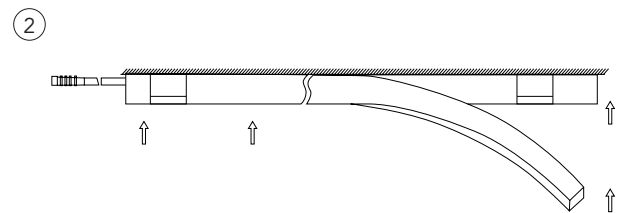

MOUNTING BRACKET