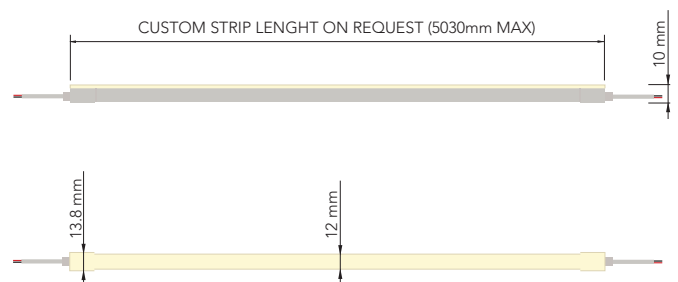

SNAKE TOP MINI RGB

IP68 FLEXIBLE STRIP LED LIGHT LINE FULLY ENCAPSULATED IN POLYURETHANE COMPOUND. RESISTANT TO WATER, UV RADIATION, ABRASION AND CHEMICALS. VERY BRIGHT AND HOMOGENEOUS ILLUMINATION OVER THE ENTIRE LIGHT EMITTING SURFACE ALSO IN CURVE FORM. CLEAR CURVED OR LINEAR LINES AND LIGHT-EMITTING SURFACE ENABLES A FLUSH INSTALLATION IN CEILINGS, WALLS AND FURNITURE. THE SNAKE ARE PROVIDED WITH 40 CM OF CABLE WITHOUT CONNECTORS FROM BOTH SIDES; THE CABLE FEED ENABLES A SHADOW FREE ALIGNMENT.

TECHNICAL DATA

WATT/METER	10	VOLTAGE	24vdc
LED/METER	98	IP	68
R	620 - 625nm	CUT	62.5mm
G	520 - 525nm	AMBIENT TEMP.	-25°C ~ +65°C
B	460 - 465nm		

CUSTOM: (IT IS POSSIBLE TO REQUEST)

- A SINGLE CABLE EXIT *
- DIFFERENT TYPES OF CABLE EXIT

*WE SUGGEST TO USE 2 CABLE EXITS FOR LENGTHS GREATER THAN 2000mm

DRAWINGS

STANDARD: 2 FRONT CABLE EXIT - 400mm CABLE ON BOTH SIDES

NOTE: THE CUSTOM LENGTHS YOU PROVIDE HAVE TO BE CHECKED AND CONFIRMED BY US IN ORDER TO PROVIDE THE PRODUCT WITHOUT ANY SHADOW AREAS ON THE ENDS

ALUMINUM MOUNTING PROFILE

PROFILE MATERIAL: ALUMINUM
STANDARD LENGTH: 1 mt.

CODES

SNAKE TOP MINI MOUNTING PROFILE (1000mm) **85 SNAKETOPMV2 1000AAN**

TECHNICAL DATA

STAINLESS STEEL (SUS201) FLEXIBLE MOUNTING PROFILE