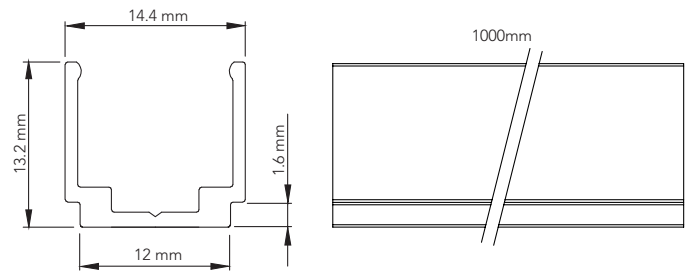

TECHNICAL DATA

WATT/METER	10	VOLTAGE	24vdc
LED/METER	98	IP	68
R	620 - 625nm	CUT	62.5mm
G	520 - 525nm	AMBIENT TEMP.	-25°C ~ +65°C
B	460 - 465nm		

CUSTOM: (IT IS POSSIBLE TO REQUEST)

- A SINGLE CABLE EXIT *
- DIFFERENT TYPES OF CABLE EXIT

ALUMINUM MOUNTING PROFILE

PROFILE MATERIAL: ALUMINUM
STANDARD LENGTH: 1 mt.

CODES

SNAKE TOP MINI MOUNTING PROFILE (1000mm) **85 SNAKETOPMV2 1000AAN**

TECHNICAL DATA

STAINLESS STEEL (SUS201) FLEXIBLE MOUNTING PROFILE