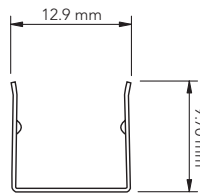

TECHNICAL DATA

WATT/METER	10	VOLTAGE	24vdc
LED/METER	98	IP	68
R	620 - 625nm	CUT	62.5mm
G	520 - 525nm	AMBIENT TEMP.	-25°C ~ +65°C
B	460 - 465nm		

CUSTOM: (IT IS POSSIBLE TO REQUEST)

- A SINGLE CABLE EXIT *
- DIFFERENT TYPES OF CABLE EXIT

ALUMINUM MOUNTING PROFILE

PROFILE MATERIAL: ALUMINUM
STANDARD LENGTH: 1 mt.

CODES

SNAKE TOP MINI MOUNTING PROFILE (1000mm) **85 SNAKETOPMV2 1000AAN**

TECHNICAL DATA

STAINLESS STEEL (SUS201) FLEXIBLE MOUNTING PROFILE

CODES

SNAKE TOP MINI BENDING MOUNTING PROFILE (970mm) **85 SNAKETOPMV2 CUR970SS**

MOUNTING BRACKET

3 STAINLESS STEEL BRACKETS FOR EACH METER OF SNAKE ARE INCLUDED IN THE SHIPMENT, EXTRA BRACKET SET ON REQUEST