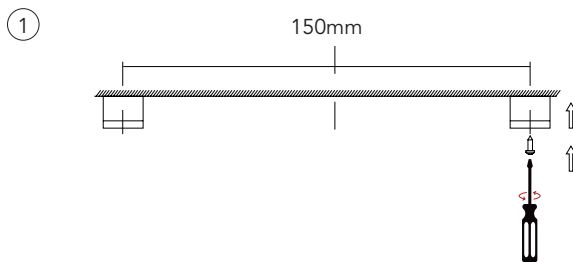

TECHNICAL DATA

WATT/METER	10	VOLTAGE	24vdc
LED/METER	98	IP	68
R	620 - 625nm	CUT	62.5mm
G	520 - 525nm	AMBIENT TEMP.	-25°C ~ +65°C
B	460 - 465nm		

CUSTOM: (IT IS POSSIBLE TO REQUEST)

- A SINGLE CABLE EXIT *
- DIFFERENT TYPES OF CABLE EXIT

ALUMINUM MOUNTING PROFILE

PROFILE MATERIAL: ALUMINUM
STANDARD LENGTH: 1 mt.

CODES

SNAKE TOP MINI MOUNTING PROFILE (1000mm) **85 SNAKETOPMV2 1000AAN**

TECHNICAL DATA

STAINLESS STEEL (SUS201) FLEXIBLE MOUNTING PROFILE

CODES

SNAKE TOP MINI BENDING MOUNTING PROFILE (970mm) **85 SNAKETOPMV2 CUR970SS**

MOUNTING BRACKET

3 STAINLESS STEEL BRACKETS FOR EACH METER OF SNAKE ARE INCLUDED IN THE SHIPMENT, EXTRA BRACKET SET ON REQUEST