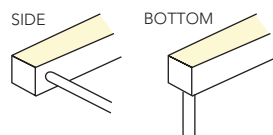

SNAKE TOP MINI RGB

IP68 FLEXIBLE STRIP LED LIGHT LINE FULLY ENCAPSULATED IN POLYURETHANE COMPOUND. RESISTANT TO WATER, UV RADIATION, ABRASION AND CHEMICALS. VERY BRIGHT AND HOMOGENEOUS ILLUMINATION OVER THE ENTIRE LIGHT EMITTING SURFACE ALSO IN CURVE FORM. CLEAR CURVED OR LINEAR LINES AND LIGHT-EMITTING SURFACE ENABLES A FLUSH INSTALLATION IN CEILINGS, WALLS AND FURNITURE. THE SNAKE ARE PROVIDED WITH 40 CM OF CABLE WITHOUT CONNECTORS FROM BOTH SIDES; THE CABLE FEED ENABLES A SHADOW FREE ALIGNMENT.

TECHNICAL DATA

WATT/METER	10	VOLTAGE	24vdc
LED/METER	98	IP	68
R	620 - 625nm	CUT	62.5mm
G	520 - 525nm	AMBIENT TEMP.	-25°C ~ +65°C
B	460 - 465nm		

CUSTOM: (IT IS POSSIBLE TO REQUEST)

- A SINGLE CABLE EXIT *
- DIFFERENT TYPES OF CABLE EXIT

*WE SUGGEST TO USE 2 CABLE EXITS FOR LENGTHS GREATER THAN 2000mm

DRAWINGS

STANDARD: 2 FRONT CABLE EXIT - 400mm CABLE ON BOTH SIDES

NOTE: THE CUSTOM LENGTHS YOU PROVIDE HAVE TO BE CHECKED AND CONFIRMED BY US IN ORDER TO PROVIDE THE PRODUCT WITHOUT ANY SHADOW AREAS ON THE ENDS