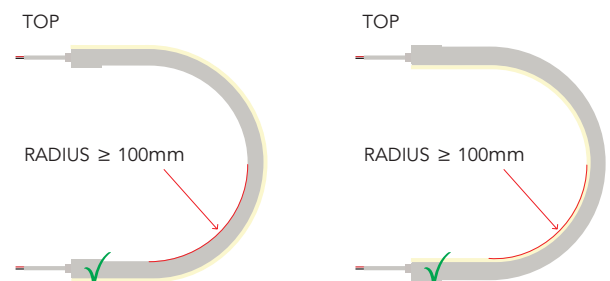

TECHNICAL DATA

WATT/METER	10	VOLTAGE	24vdc
LED/METER	98	IP	68
R	620 - 625nm	CUT	62.5mm
G	520 - 525nm	AMBIENT TEMP.	-25°C ~ +65°C
B	460 - 465nm		

CUSTOM: (IT IS POSSIBLE TO REQUEST)

- A SINGLE CABLE EXIT *
- DIFFERENT TYPES OF CABLE EXIT

*WE SUGGEST TO USE 2 CABLE EXITS FOR LENGTHS GREATER THAN 2000mm

DRAWINGS

STANDARD: 2 FRONT CABLE EXIT - 400mm CABLE ON BOTH SIDES

NOTE: THE CUSTOM LENGTHS YOU PROVIDE HAVE TO BE CHECKED AND CONFIRMED BY US IN ORDER TO PROVIDE THE PRODUCT WITHOUT ANY SHADOW AREAS ON THE ENDS

HOW TO BEND

✓ CORRECT

✗ DO NOT BEND THIS WAY

MAX BENDING RADIUS

CODES

SNAKE TOP MINI RGB

83 SNAKETOPMV2 CUSRGB

INDICATE THE DESIRED LENGTH (mm) IN THE REQUEST

ALUMINUM MOUNTING PROFILE

PROFILE MATERIAL: ALUMINUM
STANDARD LENGTH: 1 mt.

CODES

SNAKE TOP MINI MOUNTING PROFILE (1000mm) **85 SNAKETOPMV2 1000AAN**

TECHNICAL DATA

STAINLESS STEEL (SUS201) FLEXIBLE MOUNTING PROFILE