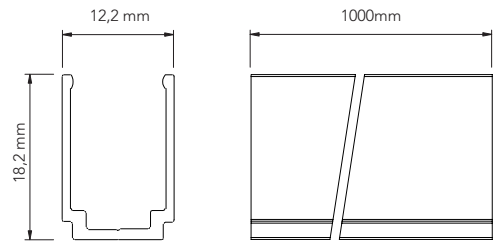

ALUMINUM MOUNTING PROFILE

PROFILE MATERIAL: ALUMINUM
STANDARD LENGHT: 1 mt.

CODES

SNAKE SIDE MINI MOUNTING PROFILE (1000mm) **85 SNAKESIDEM 1000AAN**

TECHNICAL DATA