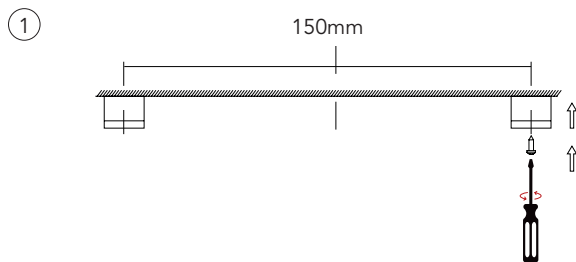

MOUNTING BRACKET