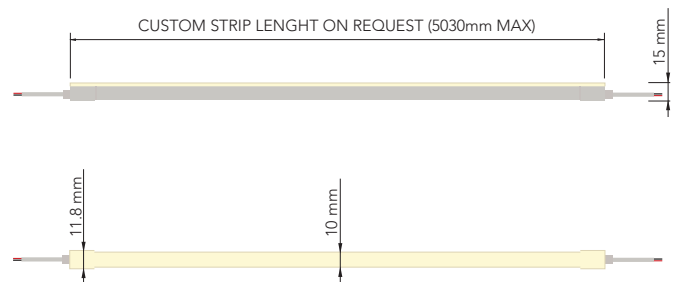

# SNAKE SIDE MINI DYN WHITE

IP68 FLEXIBLE STRIP LED LIGHT LINE FULLY ENCAPSULATED IN POLYURETHANE COMPOUND. RESISTANT TO WATER, UV RADIATION, ABRASION AND CHEMICALS. VERY BRIGHT AND HOMOGENEOUS ILLUMINATION OVER THE ENTIRE LIGHT EMITTING SURFACE ALSO IN CURVE FORM. CLEAR CURVED OR LINEAR LINES AND LIGHT-EMITTING SURFACE ENABLES A FLUSH INSTALLATION IN CEILINGS, WALLS AND FURNITURE. THE SNAKE ARE PROVIDED WITH 40 CM OF CABLE WITHOUT CONNECTORS FROM BOTH SIDES; THE CABLE FEED ENABLES A SHADOW FREE ALIGNMENT.

## TECHNICAL DATA

WATT/METER	2x8W/m	VOLTAGE	24VDC
LED/METER	224	IP	68
LUMEN/METER @2700K	---	CUT	62.5mm
CCT	2700K - 6500K	AMBIENT TEMP.	-25c ~ +65°C
CRI	>80		

## DRAWINGS

**STANDARD:** 2 FRONT CABLE EXIT - 400MM CABLE ON BOTH SIDES

NOTE: THE CUSTOM LENGTHS YOU PROVIDE HAVE TO BE CHECKED AND CONFIRMED BY US IN ORDER TO PROVIDE THE PRODUCT WITHOUT ANY SHADOW AREAS ON THE ENDS