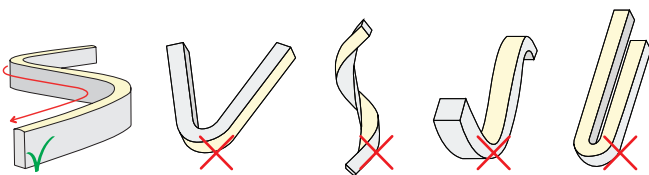

## DRAWINGS

**STANDARD:** 2 FRONT CABLE EXIT - 400MM CABLE ON BOTH SIDES

NOTE: THE CUSTOM LENGTHS YOU PROVIDE HAVE TO BE CHECKED AND CONFIRMED BY US IN ORDER TO PROVIDE THE PRODUCT WITHOUT ANY SHADOW AREAS ON THE ENDS

## HOW TO BEND

- ✓ CORRECT
- ✗ DO NOT BEND THIS WAY