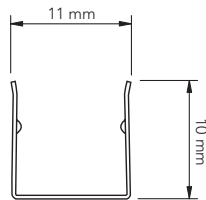

STAINLESS STEEL (SUS201) FLEXIBLE MOUNTING PROFILE