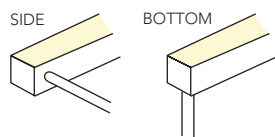

CUSTOM: (IT IS POSSIBLE TO REQUEST)

- A SINGLE CABLE EXIT *
- DIFFERENT TYPES OF CABLE EXIT

*WE SUGGEST TO USE 2 CABLE EXITS FOR LENGTHS GREATER THAN 2000mm