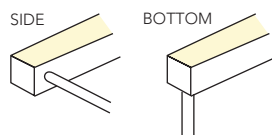

SNAKE SIDE MINI RGB

IP68 FLEXIBLE STRIP LED LIGHT LINE FULLY ENCAPSULATED IN POLYURETHANE COMPOUND. RESISTANT TO WATER, UV RADIATION, ABRASION AND CHEMICALS. VERY BRIGHT AND HOMOGENEOUS ILLUMINATION OVER THE ENTIRE LIGHT EMITTING SURFACE ALSO IN CURVE FORM. CLEAR CURVED OR LINEAR LINES AND LIGHT-EMITTING SURFACE ENABLES A FLUSH INSTALLATION IN CEILINGS, WALLS AND FURNITURE. THE SNAKE ARE PROVIDED WITH 40 CM OF CABLE WITHOUT CONNECTORS FROM BOTH SIDES; THE CABLE FEED ENABLES A SHADOW FREE ALIGNMENT.

TECHNICAL DATA

WATT/METER	10	VOLTAGE	24vdc
LED/METER	98	IP	68
R	620 - 625nm	CUT	62.5mm
G	520 - 525nm	AMBIENT TEMP.	-25°C ~ +65°C
B	460 - 465nm		

CUSTOM: (IT IS POSSIBLE TO REQUEST)

- A SINGLE CABLE EXIT *
- DIFFERENT TYPES OF CABLE EXIT

*WE SUGGEST TO USE 2 CABLE EXITS FOR LENGTHS GREATER THAN 2000mm

DRAWINGS

STANDARD: 2 FRONT CABLE EXIT - 400MM CABLE ON BOTH SIDES

NOTE: THE CUSTOM LENGTHS YOU PROVIDE HAVE TO BE CHECKED AND CONFIRMED BY US IN ORDER TO PROVIDE THE PRODUCT WITHOUT ANY SHADOW AREAS ON THE ENDS