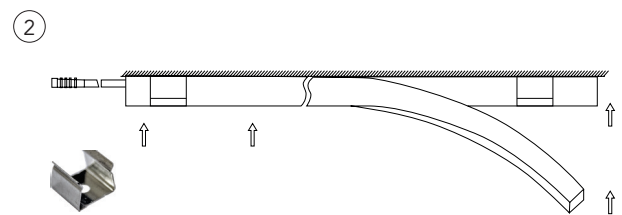

MOUNTING BRACKET