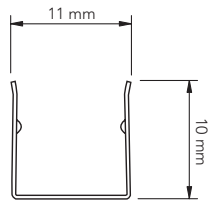

TECHNICAL DATA

WATT/METER	10	VOLTAGE	24vdc
LED/METER	98	IP	68
R	620 - 625nm	CUT	62.5mm
G	520 - 525nm	AMBIENT TEMP.	-25°C ~ +65°C
B	460 - 465nm		

CUSTOM: (IT IS POSSIBLE TO REQUEST)

- A SINGLE CABLE EXIT *
- DIFFERENT TYPES OF CABLE EXIT

PROFILE MATERIAL: ALUMINUM
STANDARD LENGHT: 1 mt.

CODES

SNAKE SIDE MINI MOUNTING PROFILE (1000mm) **85 SNAKESIDEM 1000AAN**

TECHNICAL DATA

STAINLESS STEEL (SUS201) FLEXIBLE MOUNTING PROFILE

CODES

SNAKE SIDE MINI BENDING MOUNTING PROFILE (970mm) **85 SNAKESIDEM CUR970SS**