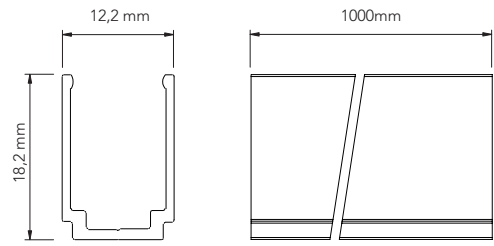

TECHNICAL DATA

WATT/METER	10	VOLTAGE	24vdc
LED/METER	98	IP	68
R	620 - 625nm	CUT	62.5mm
G	520 - 525nm	AMBIENT TEMP.	-25°C ~ +65°C
B	460 - 465nm		

CUSTOM: (IT IS POSSIBLE TO REQUEST)

- A SINGLE CABLE EXIT *
- DIFFERENT TYPES OF CABLE EXIT

HIGH LIGHT OUTPUT

RESISTANT TO SOLVENTS

UV PROTECTED

TEST REPORT

FC CERTIFIED

ETL CERTIFIED

CE CERTIFIED

ALUMINUM MOUNTING PROFILE

PROFILE MATERIAL: ALUMINUM
STANDARD LENGHT: 1 mt.

CODES

SNAKE SIDE MINI MOUNTING PROFILE (1000mm) **85 SNAKESIDEM 1000AAN**

TECHNICAL DATA

STAINLESS STEEL (SUS201) FLEXIBLE MOUNTING PROFILE

CODES

SNAKE SIDE MINI BENDING MOUNTING PROFILE (970mm) **85 SNAKESIDEM CUR970SS**