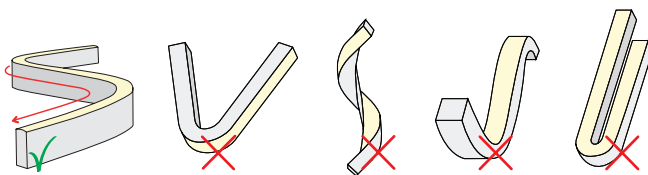

SNAKE SIDE MINI RGB

IP68 FLEXIBLE STRIP LED LIGHT LINE FULLY ENCAPSULATED IN POLYURETHANE COMPOUND. RESISTANT TO WATER, UV RADIATION, ABRASION AND CHEMICALS. VERY BRIGHT AND HOMOGENEOUS ILLUMINATION OVER THE ENTIRE LIGHT EMITTING SURFACE ALSO IN CURVE FORM. CLEAR CURVED OR LINEAR LINES AND LIGHT-EMITTING SURFACE ENABLES A FLUSH INSTALLATION IN CEILINGS, WALLS AND FURNITURE. THE SNAKE ARE PROVIDED WITH 40 CM OF CABLE WITHOUT CONNECTORS FROM BOTH SIDES; THE CABLE FEED ENABLES A SHADOW FREE ALIGNMENT.

TECHNICAL DATA

WATT/METER	10	VOLTAGE	24vdc
LED/METER	98	IP	68
R	620 - 625nm	CUT	62.5mm
G	520 - 525nm	AMBIENT TEMP.	-25°C ~ +65°C
B	460 - 465nm		

CUSTOM: (IT IS POSSIBLE TO REQUEST)

- A SINGLE CABLE EXIT *
- DIFFERENT TYPES OF CABLE EXIT

*WE SUGGEST TO USE 2 CABLE EXITS FOR LENGTHS GREATER THAN 2000mm

DRAWINGS

STANDARD: 2 FRONT CABLE EXIT - 400MM CABLE ON BOTH SIDES

NOTE: THE CUSTOM LENGTHS YOU PROVIDE HAVE TO BE CHECKED AND CONFIRMED BY US IN ORDER TO PROVIDE THE PRODUCT WITHOUT ANY SHADOW AREAS ON THE ENDS

HOW TO BEND

- ✓ CORRECT
- ✗ DO NOT BEND THIS WAY

MAX BENDING RADIUS

CODES

SNAKE SIDE MINI RGB

83 SNAKESIDEM CUSRGB

INDICATE THE DESIRED LENGTH (mm) IN THE REQUEST

DIMMABLE LIGHT