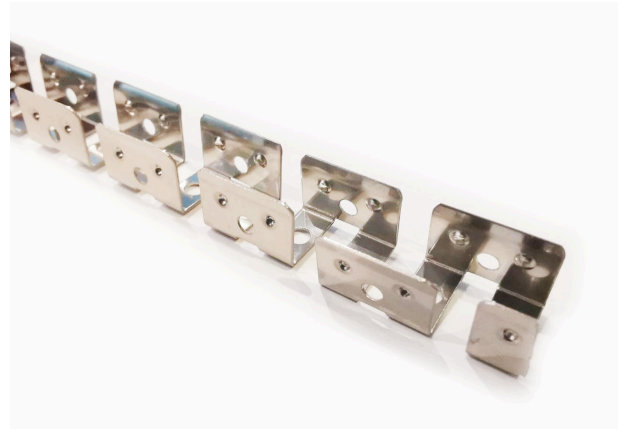

SNAKE SIDE MINI RGB

IP68 FLEXIBLE STRIP LED LIGHT LINE FULLY ENCAPSULATED IN POLYURETHANE COMPOUND. RESISTANT TO WATER, UV RADIATION, ABRASION AND CHEMICALS. VERY BRIGHT AND HOMOGENEOUS ILLUMINATION OVER THE ENTIRE LIGHT EMITTING SURFACE ALSO IN CURVE FORM. CLEAR CURVED OR LINEAR LINES AND LIGHT-EMITTING SURFACE ENABLES A FLUSH INSTALLATION IN CEILINGS, WALLS AND FURNITURE. THE SNAKE ARE PROVIDED WITH 40 CM OF CABLE WITHOUT CONNECTORS FROM BOTH SIDES; THE CABLE FEED ENABLES A SHADOW FREE ALIGNMENT.

PROFILE MATERIAL: ALUMINUM
STANDARD LENGHT: 1 mt.

CODES

SNAKE SIDE MINI MOUNTING PROFILE (1000mm) **85 SNAKESIDEM 1000AAN**

TECHNICAL DATA

STAINLESS STEEL (SUS201) FLEXIBLE MOUNTING PROFILE

CODES

SNAKE SIDE MINI BENDING MOUNTING PROFILE (970mm) **85 SNAKESIDEM CUR970SS**