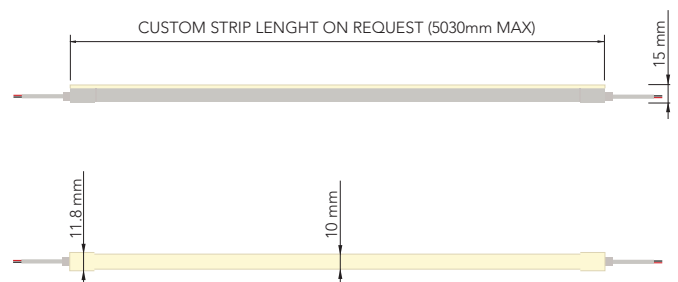

SNAKE SIDE MINI RGB

IP68 FLEXIBLE STRIP LED LIGHT LINE FULLY ENCAPSULATED IN POLYURETHANE COMPOUND. RESISTANT TO WATER, UV RADIATION, ABRASION AND CHEMICALS. VERY BRIGHT AND HOMOGENEOUS ILLUMINATION OVER THE ENTIRE LIGHT EMITTING SURFACE ALSO IN CURVE FORM. CLEAR CURVED OR LINEAR LINES AND LIGHT-EMITTING SURFACE ENABLES A FLUSH INSTALLATION IN CEILINGS, WALLS AND FURNITURE. THE SNAKE ARE PROVIDED WITH 40 CM OF CABLE WITHOUT CONNECTORS FROM BOTH SIDES; THE CABLE FEED ENABLES A SHADOW FREE ALIGNMENT.

TECHNICAL DATA

WATT/METER	10	VOLTAGE	24vdc
LED/METER	98	IP	68
R	620 - 625nm	CUT	62.5mm
G	520 - 525nm	AMBIENT TEMP.	-25°C ~ +65°C
B	460 - 465nm		

CUSTOM: (IT IS POSSIBLE TO REQUEST)

- A SINGLE CABLE EXIT *
- DIFFERENT TYPES OF CABLE EXIT

*WE SUGGEST TO USE 2 CABLE EXITS FOR LENGTHS GREATER THAN 2000mm

DRAWINGS

STANDARD: 2 FRONT CABLE EXIT - 400MM CABLE ON BOTH SIDES

NOTE: THE CUSTOM LENGTHS YOU PROVIDE HAVE TO BE CHECKED AND CONFIRMED BY US IN ORDER TO PROVIDE THE PRODUCT WITHOUT ANY SHADOW AREAS ON THE ENDS

PROFILE MATERIAL: ALUMINUM
STANDARD LENGHT: 1 mt.

CODES

SNAKE SIDE MINI MOUNTING PROFILE (1000mm) **85 SNAKESIDEM 1000AAN**

TECHNICAL DATA

STAINLESS STEEL (SUS201) FLEXIBLE MOUNTING PROFILE

CODES

SNAKE SIDE MINI BENDING MOUNTING PROFILE (970mm) **85 SNAKESIDEM CUR970SS**