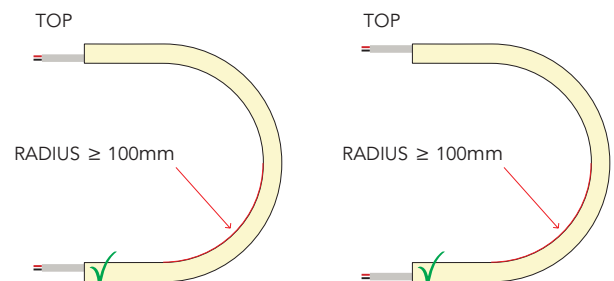

SNAKE SIDE MINI RGB

IP68 FLEXIBLE STRIP LED LIGHT LINE FULLY ENCAPSULATED IN POLYURETHANE COMPOUND. RESISTANT TO WATER, UV RADIATION, ABRASION AND CHEMICALS. VERY BRIGHT AND HOMOGENEOUS ILLUMINATION OVER THE ENTIRE LIGHT EMITTING SURFACE ALSO IN CURVE FORM. CLEAR CURVED OR LINEAR LINES AND LIGHT-EMITTING SURFACE ENABLES A FLUSH INSTALLATION IN CEILINGS, WALLS AND FURNITURE. THE SNAKE ARE PROVIDED WITH 40 CM OF CABLE WITHOUT CONNECTORS FROM BOTH SIDES; THE CABLE FEED ENABLES A SHADOW FREE ALIGNMENT.

TECHNICAL DATA

WATT/METER	10	VOLTAGE	24vdc
LED/METER	98	IP	68
R	620 - 625nm	CUT	62.5mm
G	520 - 525nm	AMBIENT TEMP.	-25°C ~ +65°C
B	460 - 465nm		

CUSTOM: (IT IS POSSIBLE TO REQUEST)

- A SINGLE CABLE EXIT *
- DIFFERENT TYPES OF CABLE EXIT

*WE SUGGEST TO USE 2 CABLE EXITS FOR LENGTHS GREATER THAN 2000mm

DRAWINGS

STANDARD: 2 FRONT CABLE EXIT - 400MM CABLE ON BOTH SIDES

NOTE: THE CUSTOM LENGTHS YOU PROVIDE HAVE TO BE CHECKED AND CONFIRMED BY US IN ORDER TO PROVIDE THE PRODUCT WITHOUT ANY SHADOW AREAS ON THE ENDS

HOW TO BEND

- ✓ CORRECT
- ✗ DO NOT BEND THIS WAY

MAX BENDING RADIUS

CODES

SNAKE SIDE MINI RGB

83 SNAKESIDEM CUSRGB

INDICATE THE DESIRED LENGTH (mm) IN THE REQUEST

DIMMABLE LIGHT