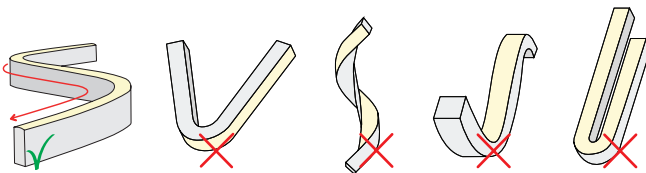

SNAKE SIDE MINI WHITE

IP68 FLEXIBLE STRIP LED LIGHT LINE FULLY ENCAPSULATED IN POLYURETHANE COMPOUND. RESISTANT TO WATER, UV RADIATION, ABRASION AND CHEMICALS. VERY BRIGHT AND HOMOGENEOUS ILLUMINATION OVER THE ENTIRE LIGHT EMITTING SURFACE ALSO IN CURVE FORM. CLEAR CURVED OR LINEAR LINES AND LIGHT-EMITTING SURFACE ENABLES A FLUSH INSTALLATION IN CEILINGS, WALLS AND FURNITURE. THE SNAKE ARE PROVIDED WITH 40 CM OF CABLE WITHOUT CONNECTORS FROM BOTH SIDES; THE CABLE FEED ENABLES A SHADOW FREE ALIGNMENT.

TECHNICAL DATA

WATT/METER	10	VOLTAGE	24VDC
LED/METER	140	IP	68
LUMEN/METER @3000K	310	CUT	50mm
CCT	2700K/3000K/4000K/6000K	AMBIENT TEMP.	-25°C ~ +65°C
CRI	>80		

CUSTOM: (IT IS POSSIBLE TO REQUEST)

- A SINGLE CABLE EXIT *
- DIFFERENT TYPES OF CABLE EXIT

*WE SUGGEST TO USE 2 CABLE EXITS FOR LENGTHS GREATER THAN 2000mm

HOW TO BEND

- ✓ CORRECT
- ✗ DO NOT BEND THIS WAY

CODES

SNAKE SIDE MINI WHITE

INDICATE THE DESIRED LENGTH (mm) IN THE REQUEST

DRAWINGS

STANDARD: 2 FRONT CABLE EXIT - 400MM CABLE ON BOTH SIDES