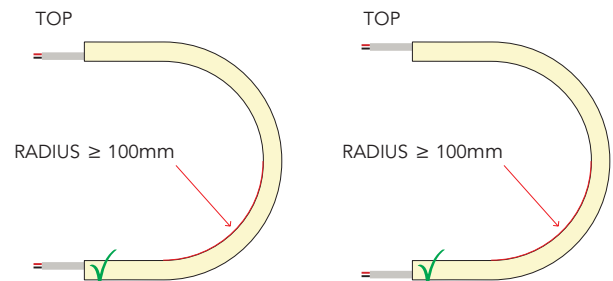

SNAKE SIDE MINI WHITE

IP68 FLEXIBLE STRIP LED LIGHT LINE FULLY ENCAPSULATED IN POLYURETHANE COMPOUND. RESISTANT TO WATER, UV RADIATION, ABRASION AND CHEMICALS. VERY BRIGHT AND HOMOGENEOUS ILLUMINATION OVER THE ENTIRE LIGHT EMITTING SURFACE ALSO IN CURVE FORM. CLEAR CURVED OR LINEAR LINES AND LIGHT-EMITTING SURFACE ENABLES A FLUSH INSTALLATION IN CEILINGS, WALLS AND FURNITURE. THE SNAKE ARE PROVIDED WITH 40 CM OF CABLE WITHOUT CONNECTORS FROM BOTH SIDES; THE CABLE FEED ENABLES A SHADOW FREE ALIGNMENT.

TECHNICAL DATA

WATT/METER	10	VOLTAGE	24VDC
LED/METER	140	IP	68
LUMEN/METER @3000K	310	CUT	50mm
CCT	2700K/3000K/4000K/6000K	AMBIENT TEMP.	-25°C ~ +65°C
CRI	>80		

CUSTOM: (IT IS POSSIBLE TO REQUEST)

- A SINGLE CABLE EXIT *
- DIFFERENT TYPES OF CABLE EXIT

*WE SUGGEST TO USE 2 CABLE EXITS FOR LENGTHS GREATER THAN 2000mm

HOW TO BEND

- ✓ CORRECT
- ✗ DO NOT BEND THIS WAY

CODES

SNAKE SIDE MINI WHITE

INDICATE THE DESIRED LENGTH (mm) IN THE REQUEST

DRAWINGS

STANDARD: 2 FRONT CABLE EXIT - 400MM CABLE ON BOTH SIDES

NOTE: THE CUSTOM LENGTHS YOU PROVIDE HAVE TO BE CHECKED AND CONFIRMED BY US IN ORDER TO PROVIDE THE PRODUCT WITHOUT ANY SHADOW AREAS ON THE ENDS

MAX BENDING RADIUS

DIMMABLE LIGHT

HIGH LIGHT OUTPUT

RESISTANT TO SOLVENTS