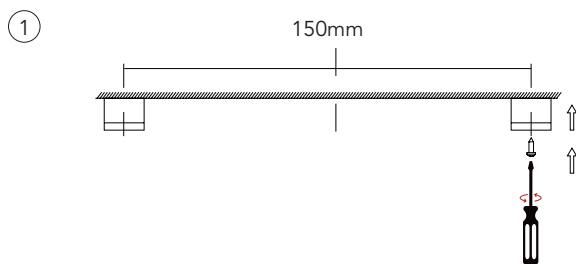

MOUNTING BRACKET