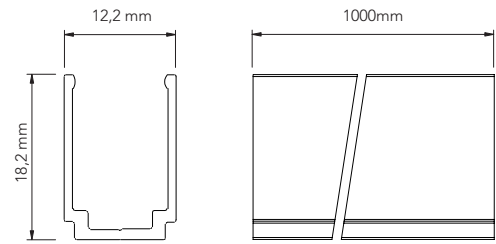

UV PROTECTED

TEST REPORT

FC CERTIFIED

ETL CERTIFIED

CE CERTIFIED

83 SNAKESIDEMCUS + CCT ¹

¹CCT CODES : 2700 (2700K) / 3000 (3000K) / 4000 (4000K)

ALUMINUM MOUNTING PROFILE

PROFILE MATERIAL: ALUMINUM
STANDARD LENGTH: 1 mt.

CODES

SNAKE SIDE MINI MOUNTING PROFILE (1000mm) **85 SNAKESIDEM 1000AAN**

TECHNICAL DATA

STAINLESS STEEL (SUS201) FLEXIBLE MOUNTING PROFILE

CODES

SNAKE SIDE MINI BENDING MOUNTING PROFILE (970mm) **85 SNAKESIDEM CUR970SS**