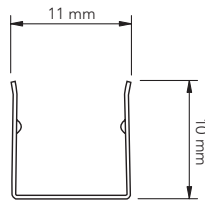

PROFILE MATERIAL: ALUMINUM
STANDARD LENGTH: 1 mt.

CODES

SNAKE SIDE MINI MOUNTING PROFILE (1000mm) **85 SNAKESIDEM 1000AAN**

TECHNICAL DATA

STAINLESS STEEL (SUS201) FLEXIBLE MOUNTING PROFILE

CODES

SNAKE SIDE MINI BENDING MOUNTING PROFILE (970mm) **85 SNAKESIDEM CUR970SS**