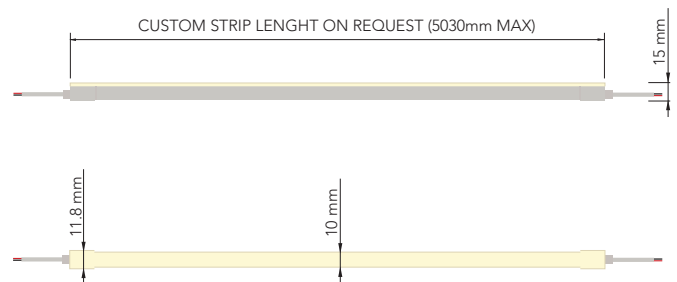

SNAKE SIDE MINI WHITE

IP68 FLEXIBLE STRIP LED LIGHT LINE FULLY ENCAPSULATED IN POLYURETHANE COMPOUND. RESISTANT TO WATER, UV RADIATION, ABRASION AND CHEMICALS. VERY BRIGHT AND HOMOGENEOUS ILLUMINATION OVER THE ENTIRE LIGHT EMITTING SURFACE ALSO IN CURVE FORM. CLEAR CURVED OR LINEAR LINES AND LIGHT-EMITTING SURFACE ENABLES A FLUSH INSTALLATION IN CEILINGS, WALLS AND FURNITURE. THE SNAKE ARE PROVIDED WITH 40 CM OF CABLE WITHOUT CONNECTORS FROM BOTH SIDES; THE CABLE FEED ENABLES A SHADOW FREE ALIGNMENT.

TECHNICAL DATA

WATT/METER	10	VOLTAGE	24VDC
LED/METER	140	IP	68
LUMEN/METER @3000K	310	CUT	50mm
CCT	2700K/3000K/4000K/6000K	AMBIENT TEMP.	-25°C ~ +65°C
CRI	>80		

CUSTOM: (IT IS POSSIBLE TO REQUEST)

- A SINGLE CABLE EXIT *
- DIFFERENT TYPES OF CABLE EXIT

*WE SUGGEST TO USE 2 CABLE EXITS FOR LENGTHS GREATER THAN 2000mm

HOW TO BEND

- ✓ CORRECT
- ✗ DO NOT BEND THIS WAY

CODES

SNAKE SIDE MINI WHITE

INDICATE THE DESIRED LENGTH (mm) IN THE REQUEST

DRAWINGS

STANDARD: 2 FRONT CABLE EXIT - 400MM CABLE ON BOTH SIDES

PROFILE MATERIAL: ALUMINUM
STANDARD LENGTH: 1 mt.

CODES

SNAKE SIDE MINI MOUNTING PROFILE (1000mm) **85 SNAKESIDEM 1000AAN**

TECHNICAL DATA

STAINLESS STEEL (SUS201) FLEXIBLE MOUNTING PROFILE

CODES

SNAKE SIDE MINI BENDING MOUNTING PROFILE (970mm) **85 SNAKESIDEM CUR970SS**