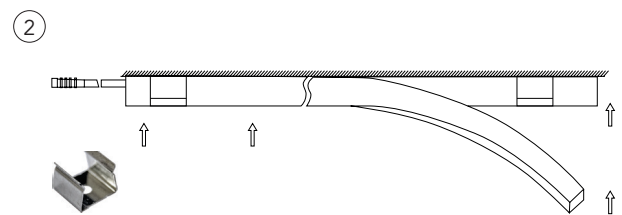

MOUNTING BRACKET