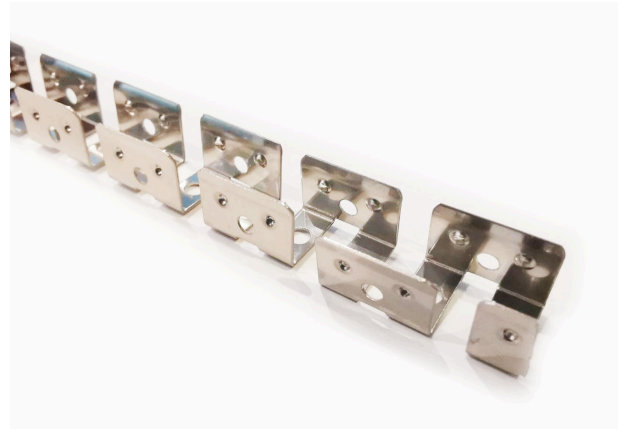

SNAKE SIDE MINI WHITE

IP68 FLEXIBLE STRIP LED LIGHT LINE FULLY ENCAPSULATED IN POLYURETHANE COMPOUND. RESISTANT TO WATER, UV RADIATION, ABRASION AND CHEMICALS. VERY BRIGHT AND HOMOGENEOUS ILLUMINATION OVER THE ENTIRE LIGHT EMITTING SURFACE ALSO IN CURVE FORM. CLEAR CURVED OR LINEAR LINES AND LIGHT-EMITTING SURFACE ENABLES A FLUSH INSTALLATION IN CEILINGS, WALLS AND FURNITURE. THE SNAKE ARE PROVIDED WITH 40 CM OF CABLE WITHOUT CONNECTORS FROM BOTH SIDES; THE CABLE FEED ENABLES A SHADOW FREE ALIGNMENT.

PROFILE MATERIAL: ALUMINUM
STANDARD LENGTH: 1 mt.

CODES

SNAKE SIDE MINI MOUNTING PROFILE (1000mm) **85 SNAKESIDEM 1000AAN**

TECHNICAL DATA

STAINLESS STEEL (SUS201) FLEXIBLE MOUNTING PROFILE

CODES

SNAKE SIDE MINI BENDING MOUNTING PROFILE (970mm) **85 SNAKESIDEM CUR970SS**