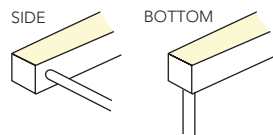

SNAKE SIDE MINI WHITE

IP68 FLEXIBLE STRIP LED LIGHT LINE FULLY ENCAPSULATED IN POLYURETHANE COMPOUND. RESISTANT TO WATER, UV RADIATION, ABRASION AND CHEMICALS. VERY BRIGHT AND HOMOGENEOUS ILLUMINATION OVER THE ENTIRE LIGHT EMITTING SURFACE ALSO IN CURVE FORM. CLEAR CURVED OR LINEAR LINES AND LIGHT-EMITTING SURFACE ENABLES A FLUSH INSTALLATION IN CEILINGS, WALLS AND FURNITURE. THE SNAKE ARE PROVIDED WITH 40 CM OF CABLE WITHOUT CONNECTORS FROM BOTH SIDES; THE CABLE FEED ENABLES A SHADOW FREE ALIGNMENT.

*WE SUGGEST TO USE 2 CABLE EXITS FOR LENGTHS GREATER THAN 2000mm

HOW TO BEND

- ✓ CORRECT
- ✗ DO NOT BEND THIS WAY

CODES

SNAKE SIDE MINI WHITE

INDICATE THE DESIRED LENGTH (mm) IN THE REQUEST

DRAWINGS

STANDARD: 2 FRONT CABLE EXIT - 400MM CABLE ON BOTH SIDES