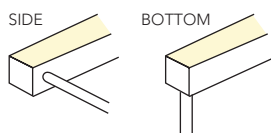

for Interiors

SNAKE SIDE RGBW

IP68 FLEXIBLE STRIP LED LIGHT LINE FULLY ENCAPSULATED IN POLYURETHANE COMPOUND. RESISTANT TO WATER, UV RADIATION, ABRASION AND CHEMICALS. VERY BRIGHT AND HOMOGENEOUS ILLUMINATION OVER THE ENTIRE LIGHT EMITTING SURFACE ALSO IN CURVE FORM. CLEAR CURVED OR LINEAR LINES AND LIGHT-EMITTING SURFACE ENABLES A FLUSH INSTALLATION IN CEILINGS, WALLS AND FURNITURE. THE SNAKE ARE PROVIDED WITH 40 CM OF CABLE WITHOUT CONNECTORS FROM BOTH SIDES; THE CABLE FEED ENABLES A SHADOW FREE ALIGNMENT.

*WE SUGGEST TO USE 2 CABLE EXITS FOR LENGTHS GREATER THAN 2000mm

FOR UNDERWATER USE PLEASE SPECIFY FOR EXTRA SEAL ON CABLE EXITS

HOW TO BEND

- ✓ CORRECT
- ✗ DO NOT BEND THIS WAY

DRAWINGS

STANDARD: 2 SIDE CABLE EXIT - 400MM CABLE ON BOTH SIDES