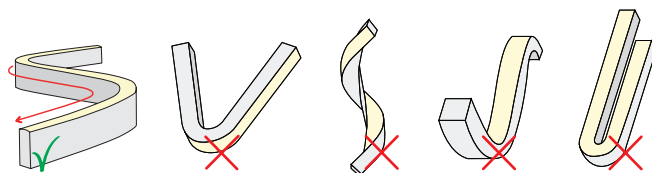

for Interiors

SNAKE SIDE RGBW

IP68 FLEXIBLE STRIP LED LIGHT LINE FULLY ENCAPSULATED IN POLYURETHANE COMPOUND. RESISTANT TO WATER, UV RADIATION, ABRASION AND CHEMICALS. VERY BRIGHT AND HOMOGENEOUS ILLUMINATION OVER THE ENTIRE LIGHT EMITTING SURFACE ALSO IN CURVE FORM. CLEAR CURVED OR LINEAR LINES AND LIGHT-EMITTING SURFACE ENABLES A FLUSH INSTALLATION IN CEILINGS, WALLS AND FURNITURE. THE SNAKE ARE PROVIDED WITH 40 CM OF CABLE WITHOUT CONNECTORS FROM BOTH SIDES; THE CABLE FEED ENABLES A SHADOW FREE ALIGNMENT.

TECHNICAL DATA

WATT/METER	14	VOLTAGE	24vdc
LED/METER	96	IP	68
W CCT	2700K, 3000K	CUT	62,5mm
R	620 - 625nm	AMBIENT TEMP.	-25°C ~ +65°C
G	520 - 525nm		
B	460 - 465nm		

CUSTOM: (IT IS POSSIBLE TO REQUEST)

- A SINGLE CABLE EXIT *
- DIFFERENT TYPES OF CABLE EXIT

*WE SUGGEST TO USE 2 CABLE EXITS FOR LENGTHS GREATER THAN 2000mm

FOR UNDERWATER USE PLEASE SPECIFY FOR EXTRA SEAL ON CABLE EXITS

HOW TO BEND

- ✓ CORRECT
- ✗ DO NOT BEND THIS WAY

DRAWINGS

STANDARD: 2 SIDE CABLE EXIT - 400MM CABLE ON BOTH SIDES

NOTE: THE CUSTOM LENGTHS YOU PROVIDE HAVE TO BE CHECKED AND CONFIRMED BY US IN ORDER TO PROVIDE THE PRODUCT WITHOUT ANY SHADOW AREAS ON THE ENDS

MAX BENDING RADIUS

CODES

SNAKE SIDE RGBW

INDICATE THE DESIRED LENGTH (mm) IN THE REQUEST