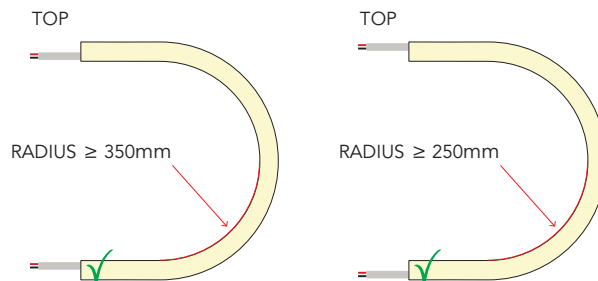

TECHNICAL DATA

WATT/METER	14	VOLTAGE	24vdc
LED/METER	96	IP	68
W CCT	2700K, 3000K	CUT	62,5mm
R	620 - 625nm	AMBIENT TEMP.	-25°C ~ +65°C
G	520 - 525nm		
B	460 - 465nm		

CUSTOM: (IT IS POSSIBLE TO REQUEST)

- A SINGLE CABLE EXIT *
- DIFFERENT TYPES OF CABLE EXIT

*WE SUGGEST TO USE 2 CABLE EXITS FOR LENGTHS GREATER THAN 2000mm

FOR UNDERWATER USE PLEASE SPECIFY FOR EXTRA SEAL ON CABLE EXITS

HOW TO BEND

- ✓ CORRECT
- ✗ DO NOT BEND THIS WAY

DRAWINGS

STANDARD: 2 SIDE CABLE EXIT - 400MM CABLE ON BOTH SIDES

NOTE: THE CUSTOM LENGTHS YOU PROVIDE HAVE TO BE CHECKED AND CONFIRMED BY US IN ORDER TO PROVIDE THE PRODUCT WITHOUT ANY SHADOW AREAS ON THE ENDS

MAX BENDING RADIUS

CODES

SNAKE SIDE RGBW

INDICATE THE DESIRED LENGTH (mm) IN THE REQUEST