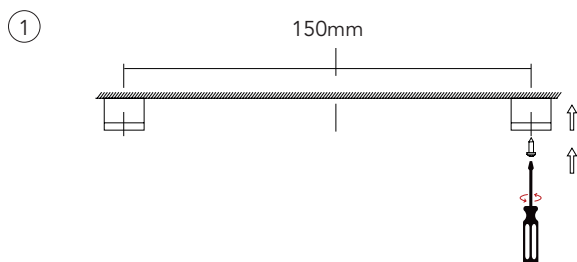

ETL CERTIFIED

CE CERTIFIED

ALUMINUM MOUNTING PROFILE

PROFILE MATERIAL: ANODIZED ALUMINUM
 STANDARD LENGHT: CUSTOM LENGHT ON REQUEST

TECHNICAL DATA

CODES

SNAKE SIDE MOUNTING PROFILE (1000mm) **85 SNAKESIDE 1000AAN**

MOUNTING SYSTEM: FLEXIBLE PROFILE FOR BENDING PARTS

CODES

SNAKE SIDE BENDING MOUNTING PROFILE (970mm) **85 SNAKESIDE CUR970SS**

MOUNTING BRACKET

3 STAINLESS STEEL BRACKETS FOR EACH METER OF SNAKE ARE INCLUDED IN THE SHIPMENT, EXTRA BRACKET SET ON REQUEST