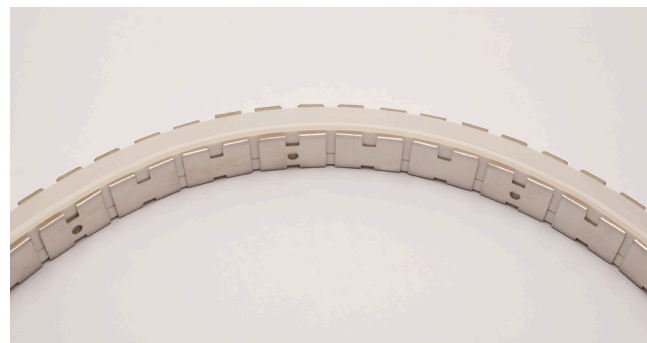

for Interiors

SNAKE SIDE RGBW

IP68 FLEXIBLE STRIP LED LIGHT LINE FULLY ENCAPSULATED IN POLYURETHANE COMPOUND. RESISTANT TO WATER, UV RADIATION, ABRASION AND CHEMICALS. VERY BRIGHT AND HOMOGENEOUS ILLUMINATION OVER THE ENTIRE LIGHT EMITTING SURFACE ALSO IN CURVE FORM. CLEAR CURVED OR LINEAR LINES AND LIGHT-EMITTING SURFACE ENABLES A FLUSH INSTALLATION IN CEILINGS, WALLS AND FURNITURE. THE SNAKE ARE PROVIDED WITH 40 CM OF CABLE WITHOUT CONNECTORS FROM BOTH SIDES; THE CABLE FEED ENABLES A SHADOW FREE ALIGNMENT.

*WE SUGGEST TO USE 2 CABLE EXITS FOR LENGTHS GREATER THAN 2000mm

FOR UNDERWATER USE PLEASE SPECIFY FOR EXTRA SEAL ON CABLE EXITS

HOW TO BEND

- ✓ CORRECT
- ✗ DO NOT BEND THIS WAY

DRAWINGS

STANDARD: 2 SIDE CABLE EXIT - 400MM CABLE ON BOTH SIDES

ETL CERTIFIED

CE CERTIFIED

ALUMINUM MOUNTING PROFILE

PROFILE MATERIAL: ANODIZED ALUMINUM
 STANDARD LENGHT: CUSTOM LENGHT ON REQUEST

TECHNICAL DATA

CODES

SNAKE SIDE MOUNTING PROFILE (1000mm) **85 SNAKESIDE 1000AAN**

MOUNTING SYSTEM: FLEXIBLE PROFILE FOR BENDING PARTS

CODES

SNAKE SIDE BENDING MOUNTING PROFILE (970mm) **85 SNAKESIDE CUR970SS**

MOUNTING BRACKET

3 STAINLESS STEEL BRACKETS FOR EACH METER OF SNAKE ARE INCLUDED IN THE SHIPMENT, EXTRA BRACKET SET ON REQUEST