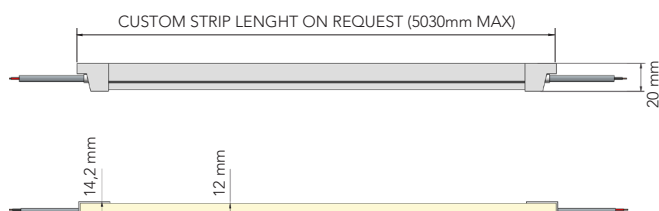

TECHNICAL DATA

WATT/METER	14	VOLTAGE	24vdc
LED/METER	96	IP	68
W CCT	2700K, 3000K	CUT	62,5mm
R	620 - 625nm	AMBIENT TEMP.	-25°C ~ +65°C
G	520 - 525nm		
B	460 - 465nm		

CUSTOM: (IT IS POSSIBLE TO REQUEST)

- A SINGLE CABLE EXIT *
- DIFFERENT TYPES OF CABLE EXIT

*WE SUGGEST TO USE 2 CABLE EXITS FOR LENGTHS GREATER THAN 2000mm

FOR UNDERWATER USE PLEASE SPECIFY FOR EXTRA SEAL ON CABLE EXITS

HOW TO BEND

- ✓ CORRECT
- ✗ DO NOT BEND THIS WAY

DRAWINGS

STANDARD: 2 SIDE CABLE EXIT - 400MM CABLE ON BOTH SIDES

NOTE: THE CUSTOM LENGTHS YOU PROVIDE HAVE TO BE CHECKED AND CONFIRMED BY US IN ORDER TO PROVIDE THE PRODUCT WITHOUT ANY SHADOW AREAS ON THE ENDS

MAX BENDING RADIUS

CODES

SNAKE SIDE RGBW

INDICATE THE DESIRED LENGTH (mm) IN THE REQUEST

ETL CERTIFIED

CE CERTIFIED

ALUMINUM MOUNTING PROFILE

PROFILE MATERIAL: ANODIZED ALUMINUM
 STANDARD LENGHT: CUSTOM LENGHT ON REQUEST

TECHNICAL DATA

CODES

SNAKE SIDE MOUNTING PROFILE (1000mm) **85 SNAKESIDE 1000AAN**