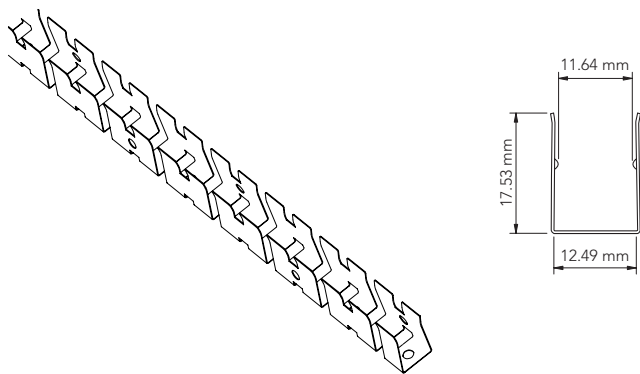

*WE SUGGEST TO USE 2 CABLE EXITS FOR LENGTHS GREATER THAN 2000mm

FOR UNDERWATER USE PLEASE SPECIFY FOR EXTRA SEAL ON CABLE EXITS

HOW TO BEND

- ✓ CORRECT
- ✗ DO NOT BEND THIS WAY

DRAWINGS

STANDARD: 2 SIDE CABLE EXIT - 400MM CABLE ON BOTH SIDES

ETL CERTIFIED

CE CERTIFIED

ALUMINUM MOUNTING PROFILE

PROFILE MATERIAL: ANODIZED ALUMINUM
 STANDARD LENGHT: CUSTOM LENGHT ON REQUEST

TECHNICAL DATA

CODES

SNAKE SIDE MOUNTING PROFILE (1000mm) **85 SNAKESIDE 1000AAN**

MOUNTING SYSTEM: FLEXIBLE PROFILE FOR BENDING PARTS

CODES

SNAKE SIDE BENDING MOUNTING PROFILE (970mm) **85 SNAKESIDE CUR970SS**

MOUNTING BRACKET

3 STAINLESS STEEL BRACKETS FOR EACH METER OF SNAKE ARE INCLUDED IN THE SHIPMENT, EXTRA BRACKET SET ON REQUEST