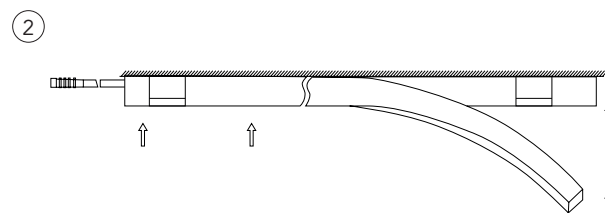

ETL CERTIFIED

CE CERTIFIED

ALUMINUM MOUNTING PROFILE

PROFILE MATERIAL: ANODIZED ALUMINUM
 STANDARD LENGHT: CUSTOM LENGHT ON REQUEST

TECHNICAL DATA

CODES

SNAKE SIDE MOUNTING PROFILE (1000mm) **85 SNAKESIDE 1000AAN**

MOUNTING SYSTEM: FLEXIBLE PROFILE FOR BENDING PARTS

CODES

SNAKE SIDE BENDING MOUNTING PROFILE (970mm) **85 SNAKESIDE CUR970SS**

MOUNTING BRACKET

3 STAINLESS STEEL BRACKETS FOR EACH METER OF SNAKE ARE INCLUDED IN THE SHIPMENT, EXTRA BRACKET SET ON REQUEST