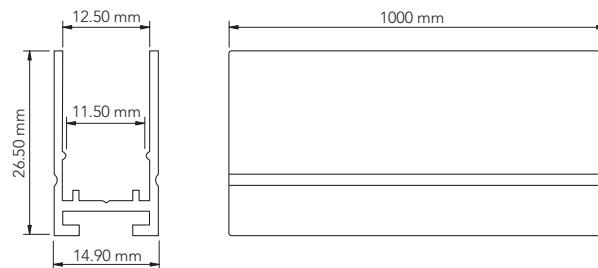

TECHNICAL DATA

WATT/METER	14	VOLTAGE	24vdc
LED/METER	96	IP	68
W CCT	2700K, 3000K	CUT	62,5mm
R	620 - 625nm	AMBIENT TEMP.	-25°C ~ +65°C
G	520 - 525nm		
B	460 - 465nm		

CUSTOM: (IT IS POSSIBLE TO REQUEST)

- A SINGLE CABLE EXIT *
- DIFFERENT TYPES OF CABLE EXIT

ETL CERTIFIED

CE CERTIFIED

ALUMINUM MOUNTING PROFILE

PROFILE MATERIAL: ANODIZED ALUMINUM
 STANDARD LENGHT: CUSTOM LENGHT ON REQUEST

TECHNICAL DATA

CODES

SNAKE SIDE MOUNTING PROFILE (1000mm) **85 SNAKESIDE 1000AAN**