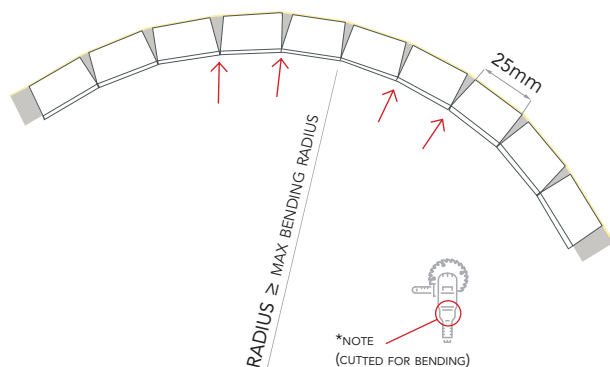

MOUNTING SYSTEM

RADIUS	CUT	CUTTING BLADE SIZES
600mm	25mm	1.5mm
500mm	25mm	2.5mm
400mm	25mm	3.5mm
350mm	25mm	4.5mm