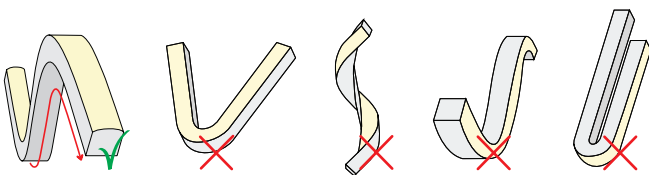

# SNAKE TOP MINI DYN WHITE

IP68 FLEXIBLE STRIP LED LIGHT LINE FULLY ENCAPSULATED IN POLYURETHANE COMPOUND. RESISTANT TO WATER, UV RADIATION, ABRASION AND CHEMICALS. VERY BRIGHT AND HOMOGENEOUS ILLUMINATION OVER THE ENTIRE LIGHT EMITTING SURFACE ALSO IN CURVE FORM. CLEAR CURVED OR LINEAR LINES AND LIGHT-EMITTING SURFACE ENABLES A FLUSH INSTALLATION IN CEILINGS, WALLS AND FURNITURE. THE SNAKE ARE PROVIDED WITH 40 CM OF CABLE WITHOUT CONNECTORS FROM BOTH SIDES; THE CABLE FEED ENABLES A SHADOW FREE ALIGNMENT.

## HOW TO BEND

- ✓ CORRECT
- ✗ DO NOT BLEND THIS WAY