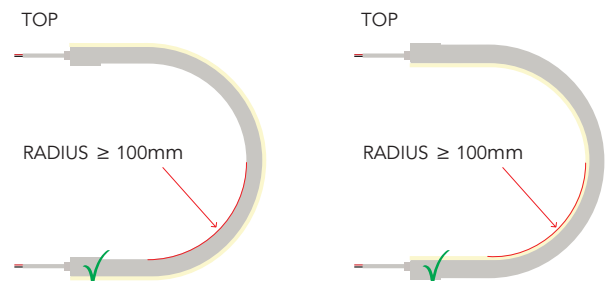

## TECHNICAL DATA

WATT/METER	2x8W/m	VOLTAGE	24VDC
LED/METER	224	IP	68
LUMEN/METER @2700K	---	CUT	62.5mm
CCT	2700K - 6500K	AMBIENT TEMP.	-25c ~ +65°c
CRI	>80		

## HOW TO BEND

- ✓ CORRECT
- ✗ DO NOT BLEND THIS WAY

## DRAWINGS

STANDARD: 2 FRONT CABLE EXIT - 400mm CABLE ON BOTH SIDES

NOTE: THE CUSTOM LENGTHS YOU PROVIDE HAVE TO BE CHECKED AND CONFIRMED BY US IN ORDER TO PROVIDE THE PRODUCT WITHOUT ANY SHADOW AREAS ON THE ENDS

## MAX BENDING RADIUS