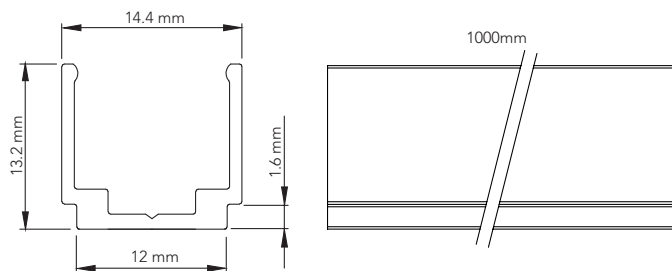

ALUMINUM MOUNTING PROFILE

PROFILE MATERIAL: ALUMINUM
STANDARD LENGTH: 1 mt.

TECHNICAL DATA