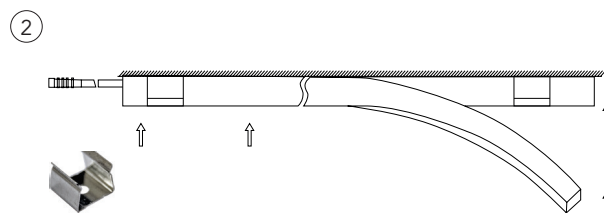

MOUNTING BRACKET