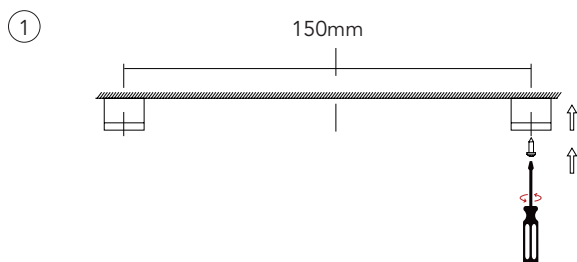

MOUNTING BRACKET